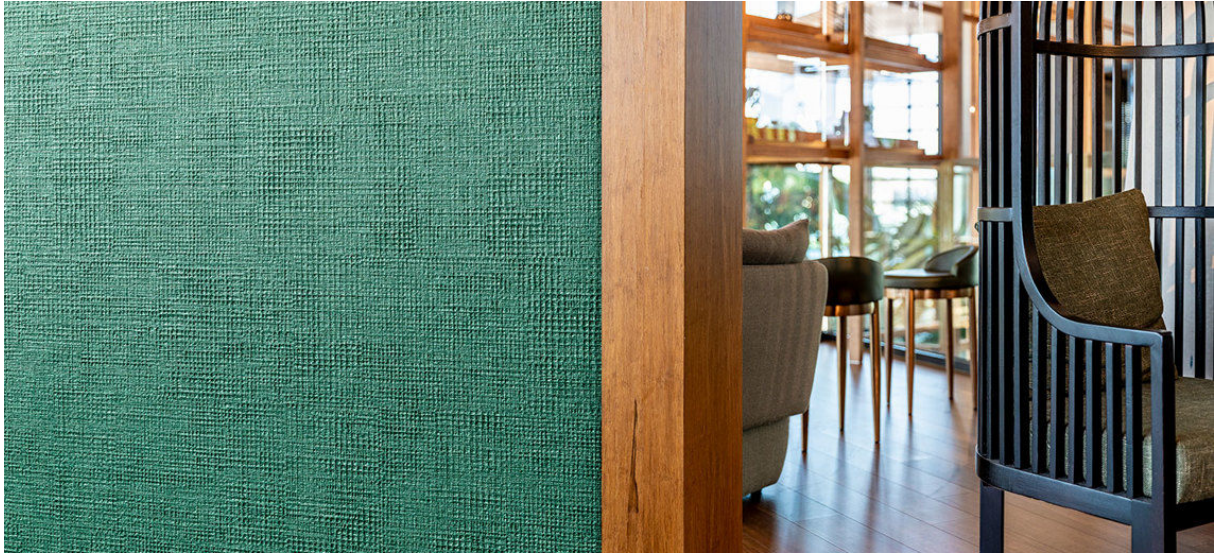

grayson

1104.01 - 1104.29

collection
wallcovering
01
vinyl

description
coarse irregular canvas texture with a subtle sheen

composition
vinyl finishing coat on a woven cotton backing

width
± 130 cm, ± 51 inches